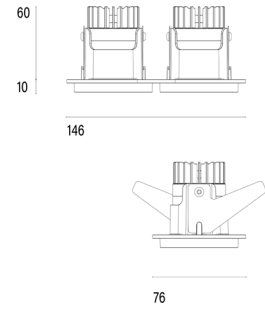

### Model

<b>Name</b>	Mono 060 <sup>2</sup> Type 1 Recessed Downlighter
<b>Finish</b>	Structured White
<b>Area</b>	Indoor / Outdoor

### System

<b>Power (Luminaire)</b>	6.8W
<b>Power (System)</b>	8W
<b>Voltage</b>	240V-AC
<b>Optics</b>	Rotationally Symmetrical Direct 25°
<b>Colour Temperature</b>	2700°K
<b>Luminous Flux</b>	576lm
<b>TM30</b>	Rf95 Rg103
<b>CRI</b>	Ra98
<b>Lumen Maintenance</b>	L90 B10 50000hrs
<b>Chromacity</b>	<3 McAdam Step Ellipse
<b>Articulation</b>	Fixed
<b>Cut-Out</b>	Round 2x55mm at 70mm centres x 90mm Depth
<b>Ingress Protection</b>	IP44
<b>Control Device</b>	Remote DALI (Included)
<b>Class</b>	III